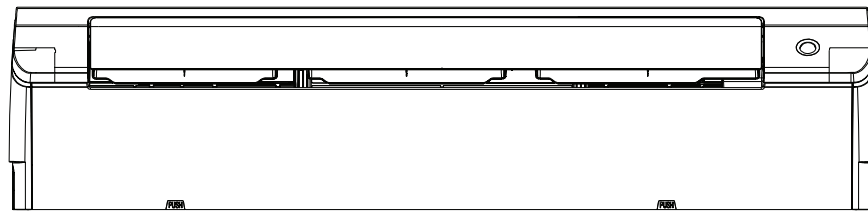

SUBMITTAL DATA - **WALL-MOUNTED**  
**MWMC024S4-1P**  
**MULTI-ZONE MINI-SPLIT** HEAT PUMP

**DIMENSIONAL DRAWINGS - INCHES (MM)**

**SIDE VIEW**

**FRONT VIEW**

**BOTTOM VIEW**

Size	A		B		C	
	in.	mm	in.	mm	in.	mm
MWMC009, 012	33-3/8	848	11-3/4	298	9	229
MWMC018	40	1016	12-1/2	318	9-1/2	241
MWMC024, 030	46-7/8	1191	14-5/8	371	11	279