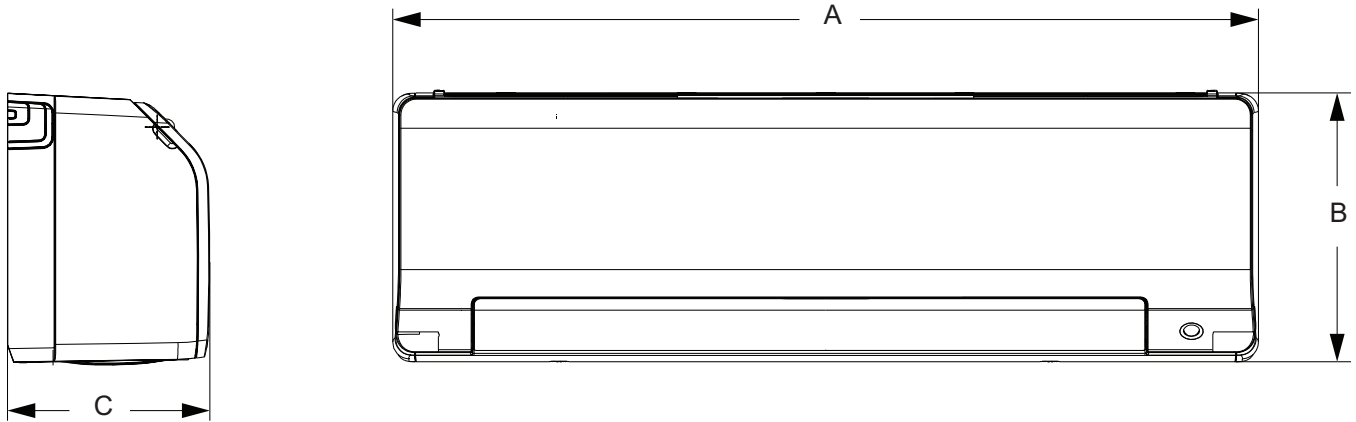

SUBMITTAL DATA - **WALL-MOUNTED**  
**MWMC024S4-1P**  
**MULTI-ZONE MINI-SPLIT** HEAT PUMP

**DIMENSIONAL DRAWINGS - INCHES (MM)**

**SIDE VIEW**

**FRONT VIEW**

**BOTTOM VIEW**

Size	A		B		C	
	in.	mm	in.	mm	in.	mm
MWMC009, 012	33-3/8	848	11-3/4	298	9	229
MWMC018	40	1016	12-1/2	318	9-1/2	241
MWMC024, 030	46-7/8	1191	14-5/8	371	11	279