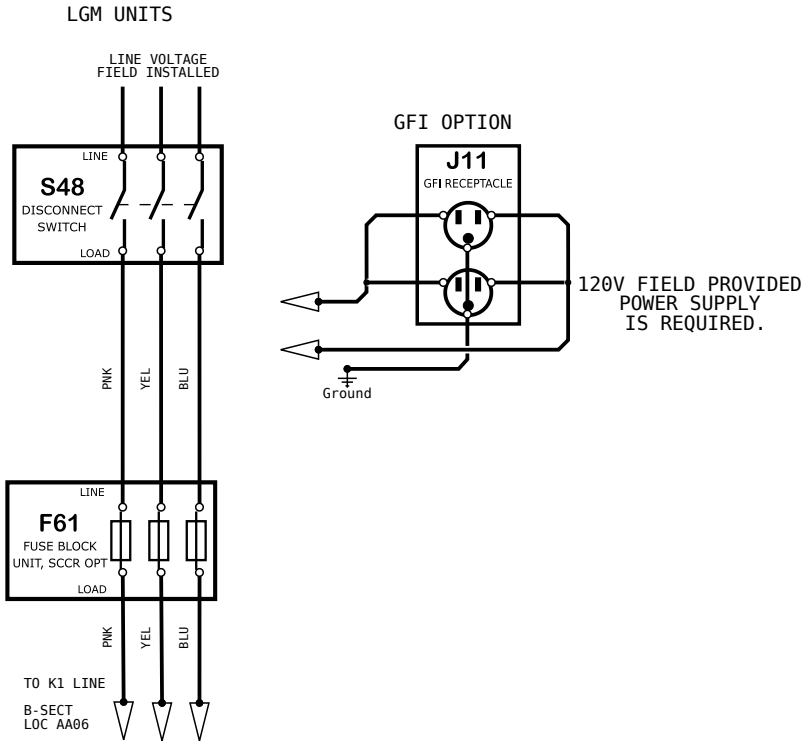

-----POWER ENTRY OPTIONS-----

Model: LG, LD Series RTU WITH SCRR
 Power Entry Options 024 - 074
 Voltage: All Voltages
 Supersedes: N/A Form No: 538113-01 Rev: 1

Rev 1

REV	EC NO.	DATE	BY	APVD	REVISION NOTE
--	CN-008594H	10/16/2020	CSG	JEG	ORIGINATED AT PD&R CARROLLTON, TX
001	CN-008852	6/29/2022	AXL	AAH	UPDATED MODELS

-----POWER ENTRY OPTIONS-----

Model: LG, LD Series RTU WITH SCCR
 Power Entry Options 024 - 074
 Voltage: All Voltages
 Supersedes: N/A Form No: 538113-01 Rev: 1

Rev 1

REV	EC NO.	DATE	BY	APVD	REVISION NOTE
--	CN-008594H	10/16/2020	CSG	JEG	ORIGINATED AT PD&R CARROLLTON, TX
001	CN-008852	6/29/2022	AXL	AAH	UPDATED MODELS