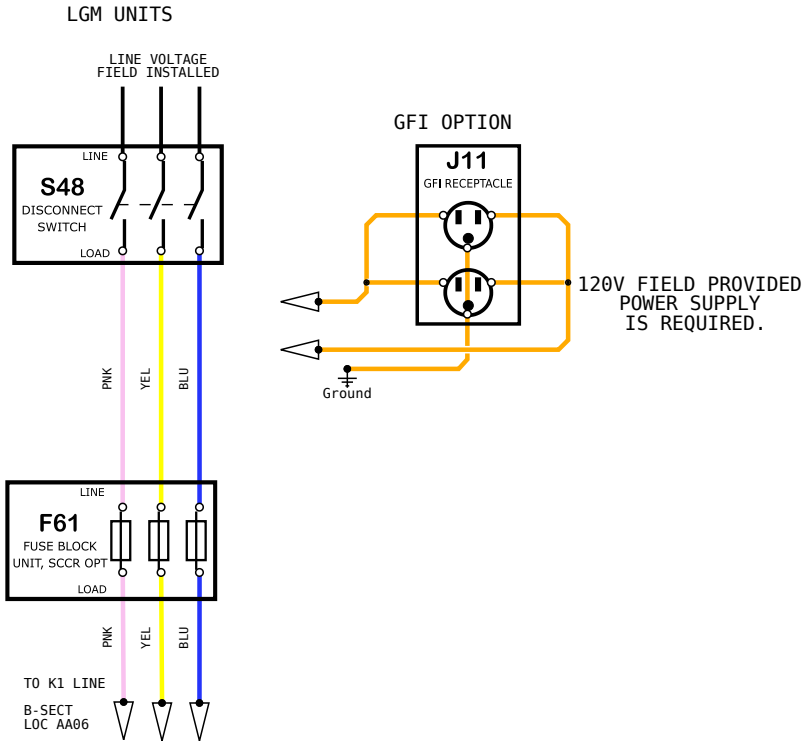

-----POWER ENTRY OPTIONS-----

Model: LG, LD Series RTU WITH SCRR
 Power Entry Options 024 - 074
 Voltage: All Voltages
 Supersedes: N/A Form No: 538113-01 Rev: 1

Rev 1

REV	EC NO.	DATE	BY	APVD	REVISION NOTE
--	CN-008594H	10/16/2020	CSG	JEG	ORIGINATED AT PD&R CARROLLTON, TX
001	CN-008852	6/29/2022	AXL	AAH	UPDATED MODELS

-----POWER ENTRY OPTIONS-----

Model: LG, LD Series RTU WITH SCCR
 Power Entry Options 024 - 074
 Voltage: All Voltages
 Supersedes: N/A Form No: 538113-01 Rev: 1

Rev 1

REV	EC NO.	DATE	BY	APVD	REVISION NOTE
--	CN-008594H	10/16/2020	CSG	JEG	ORIGINATED AT PD&R CARROLLTON, TX
001	CN-008852	6/29/2022	AXL	AAH	UPDATED MODELS