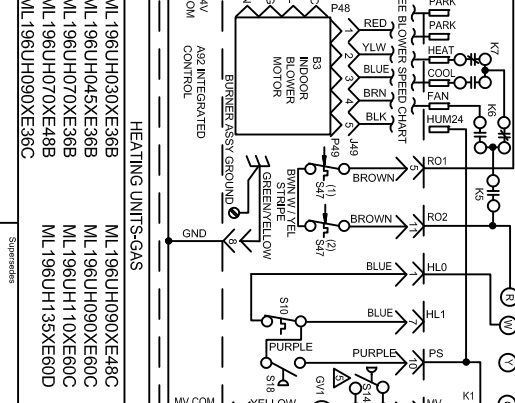

WARNING- ELECTRIC SHOCK HAZARD CAN CAUSE INJURY OR DEATH. ALWAYS DISCONNECT POWER TO THE UNIT BEFORE ATTEMPTING TO SERVICE. REFER TO THE SERVICE MANUAL FOR WIRING DIAGRAMS AND LOCAL CODES.

Form No. 538048-03
04/21
2011