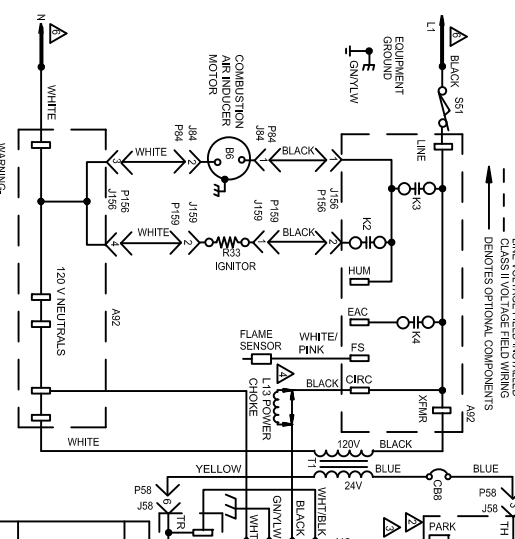

WARNING- ELECTRIC SHOCK HAZARD CAN CAUSE INJURY OR DEATH. ALWAYS DISCONNECT POWER TO THE UNIT BEFORE ATTEMPTING TO SERVICE. REFER TO THE SERVICE MANUAL FOR WIRING DIAGRAMS AND LOCAL CODES.

Form No. 538048-03
04/21
2011