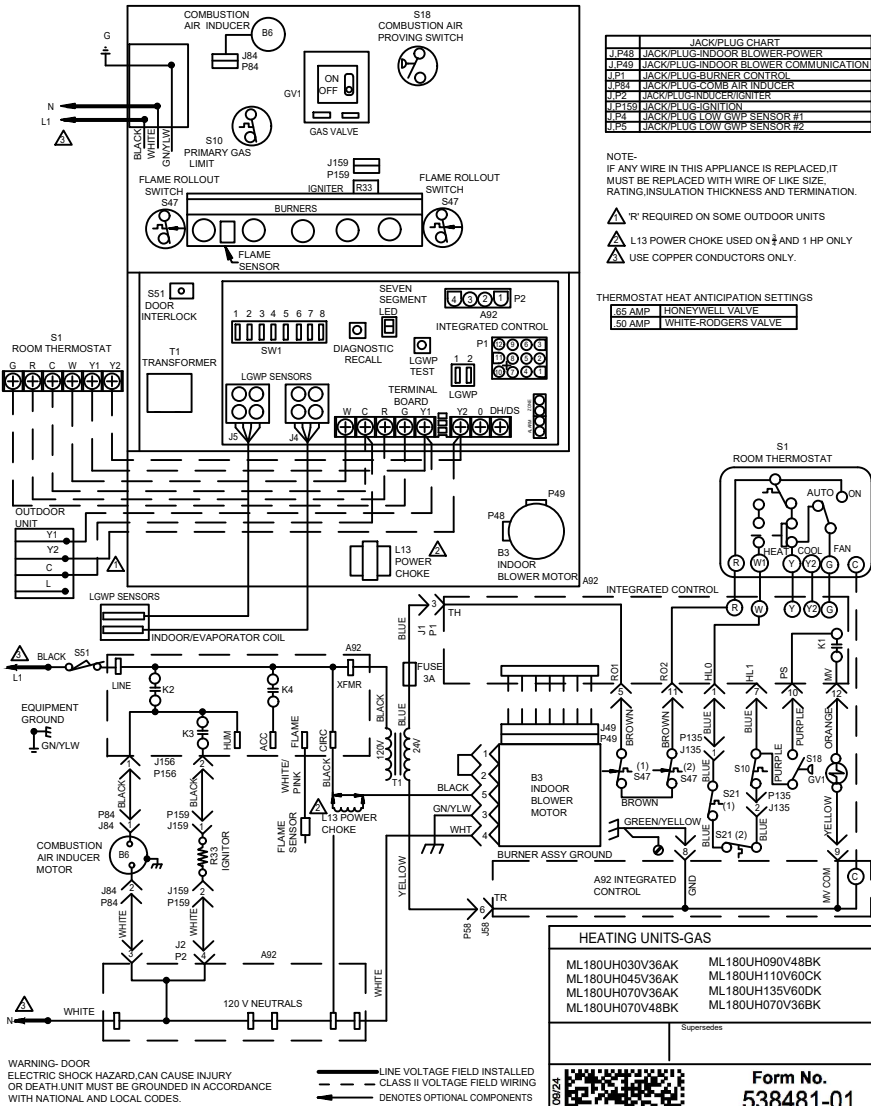

CUT SIZE: 5-1/4" W x 6-3/4" H

© 2011

Litho U.S.A.

CUT SIZE: 5-1/4" W x 6-3/4" H