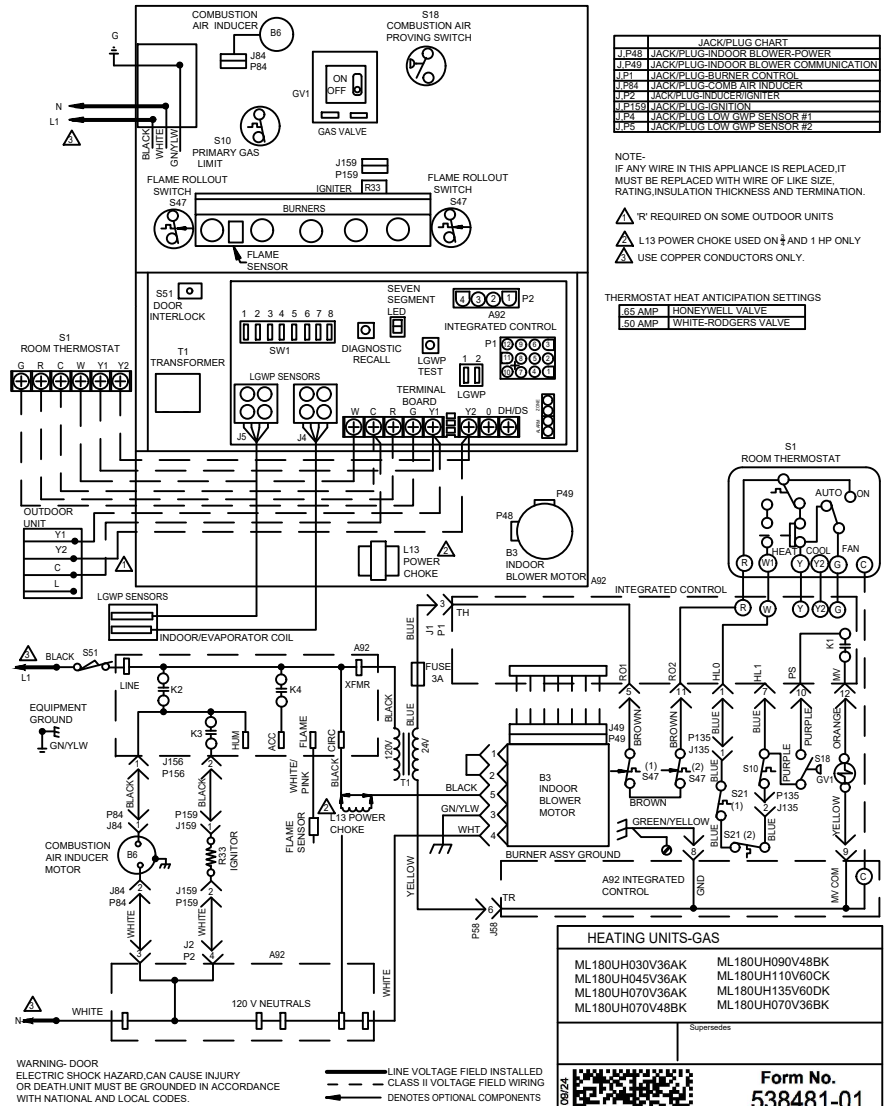

© 2011

Litho U.S.A.