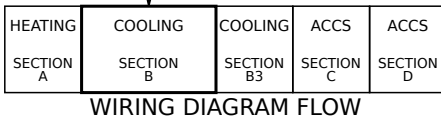

10 Model: LDT, LHT 036H - 072H G VOLT HEATPUMP - EBM BLOWER WITHOUT HIGHER SCCR
Voltage: 460V/3~/60Hz (G)
Supersedes: N/A Form No: 538200-01 Rev: 1

REV	EC NO.	DATE	BY	APVD	REVISION NOTE
--	CN-008852	06/01/2022	AXL	AAH	ORIGINATED AT PD&R CARROLLTON, TX
001	CN-012457P	3/26/2024	AXL	AAH	A) UPDATED MODEL DESC, WAS "036H-060H". UPDATED GROUND IMAGE ON B3/B4/B10