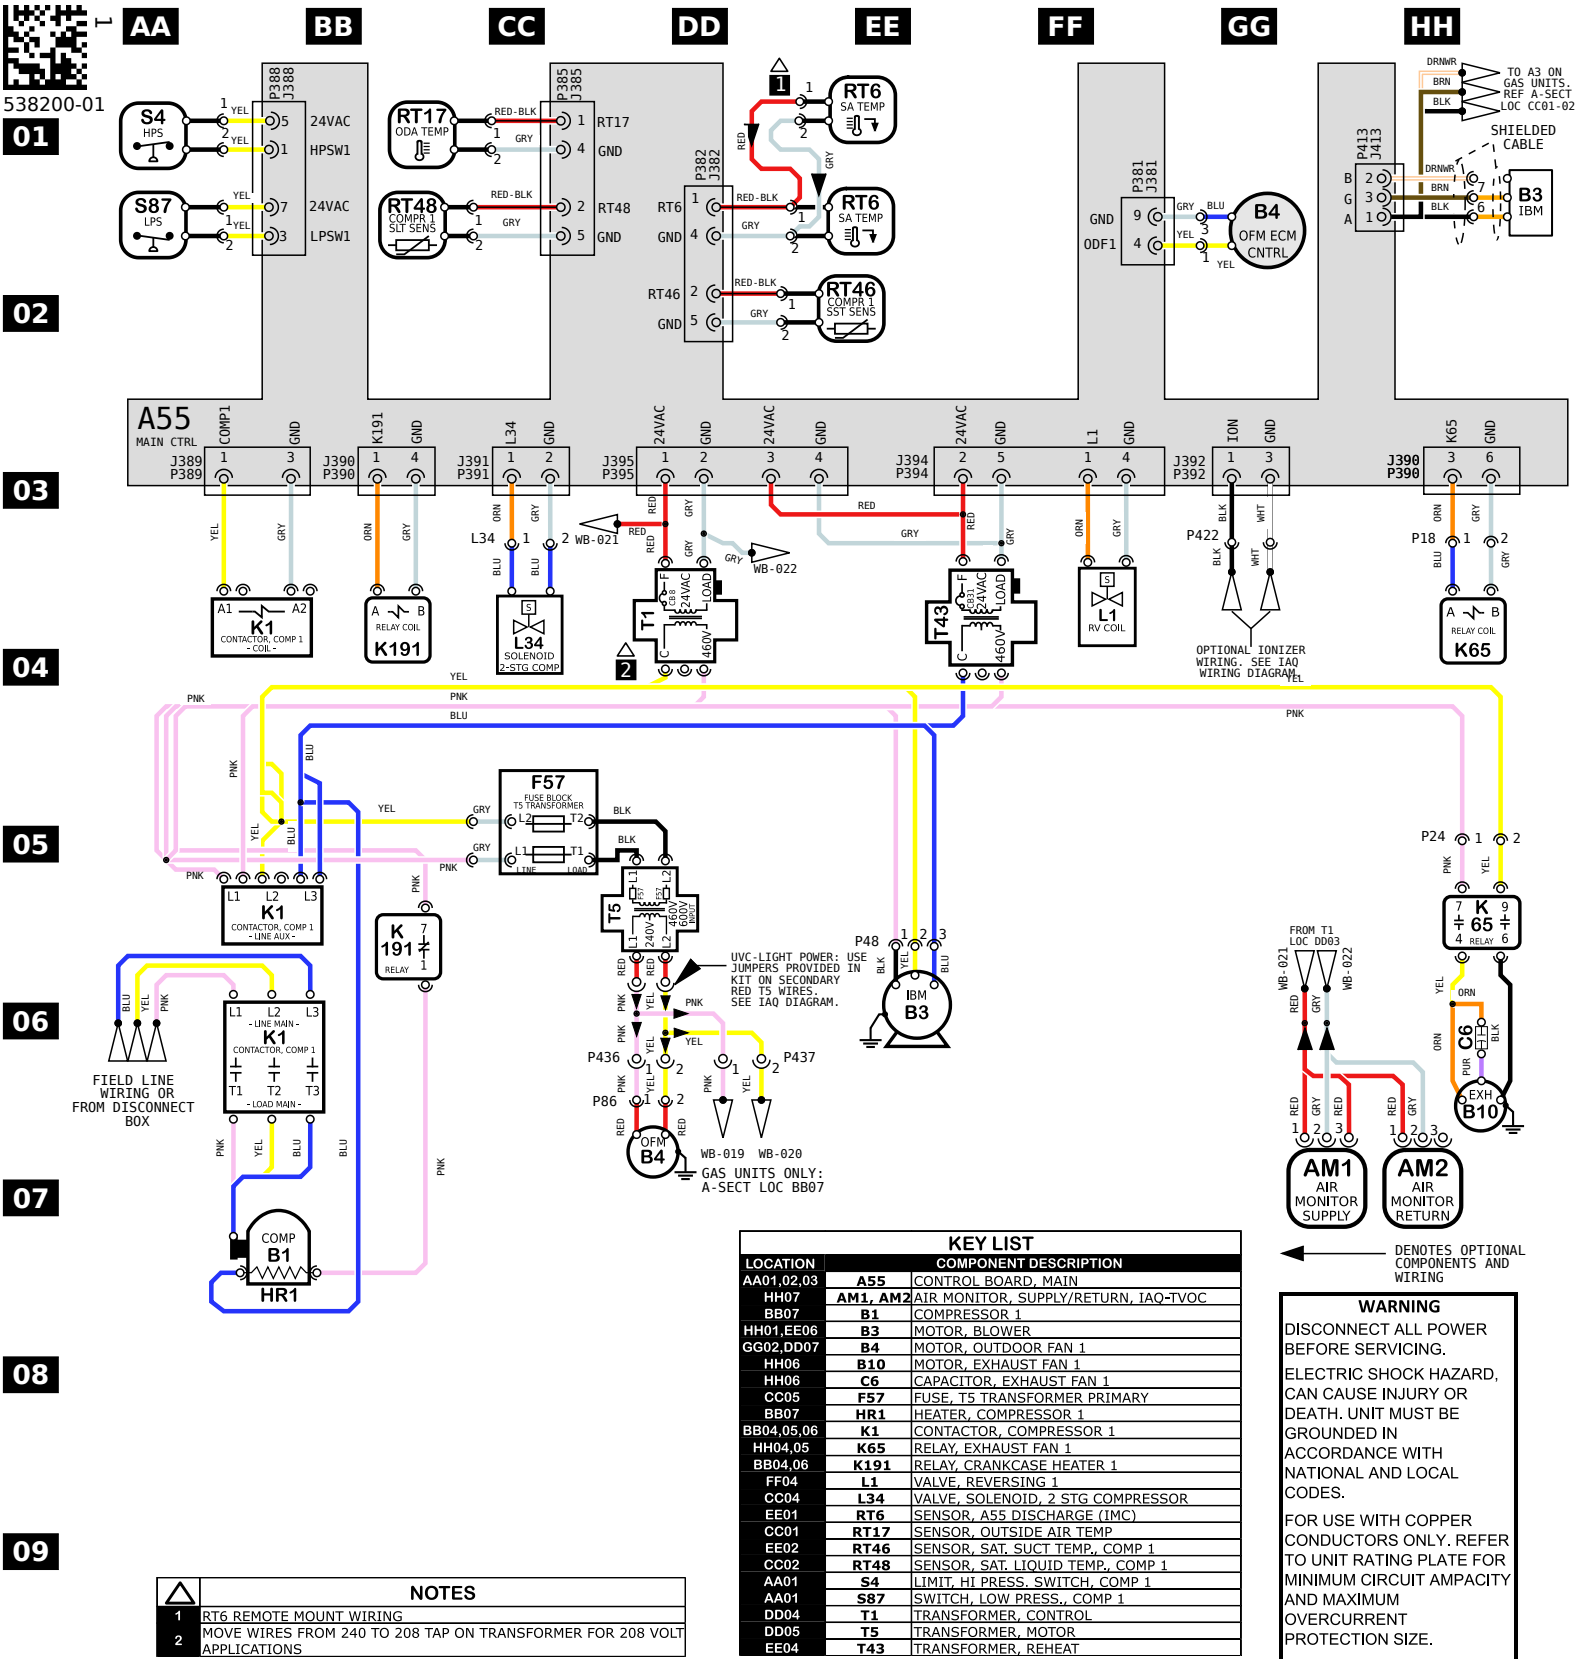

10 Model: LDT, LHT 036H - 072H G VOLT HEATPUMP - EBM BLOWER WITHOUT HIGHER SCCR
Voltage: 460V/3~/60Hz (G)
Supersedes: N/A Form No: 538200-01 Rev: 1

REV	EC NO.	DATE	BY	APVD	REVISION NOTE
--	CN-008852	06/01/2022	AXL	AAH	ORIGINATED AT PD&R CARROLLTON, TX
001	CN-012457P	3/26/2024	AXL	AAH	A) UPDATED MODEL DESC, WAS "036H-060H". UPDATED GROUND IMAGE ON B3/B4/B10